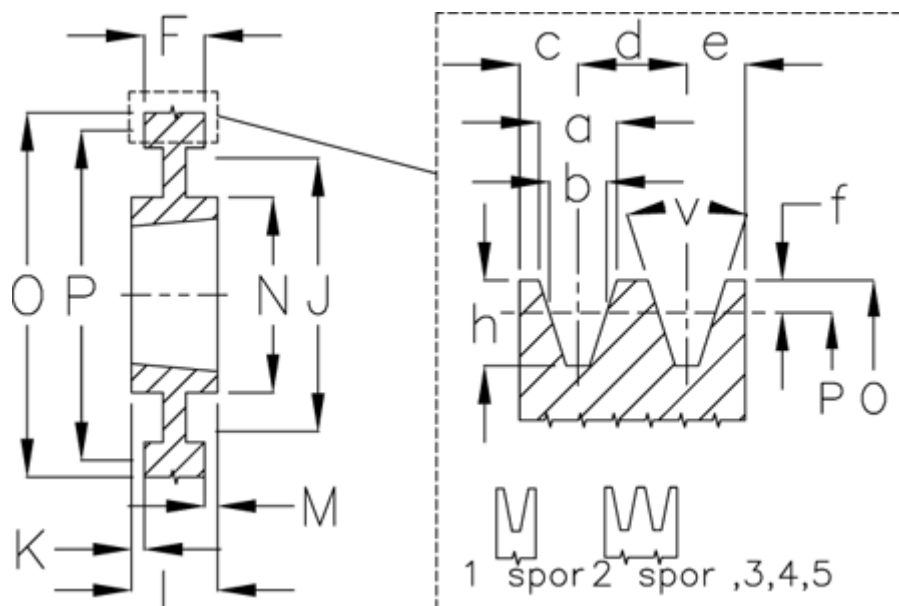

Article number: 604110031505

Description: V-belt pulley SPA 315/5 TL3535

Measures

a	= 12.7	F	= 80	Number of ribs	= 5
b	= 11.0	For bush	= 3535	O	= 320.5
Bush ζ max	= 90	h	= 13.8	P	= 315
c	= 10.0	J	= 280	Type	= SPA
d	= 15.0	K	= 4,5	v	= 38 grader
e	= 10.0	L	= 89		
E	= 25	m	= 4.5		
f	= 2.8	N	= 175		